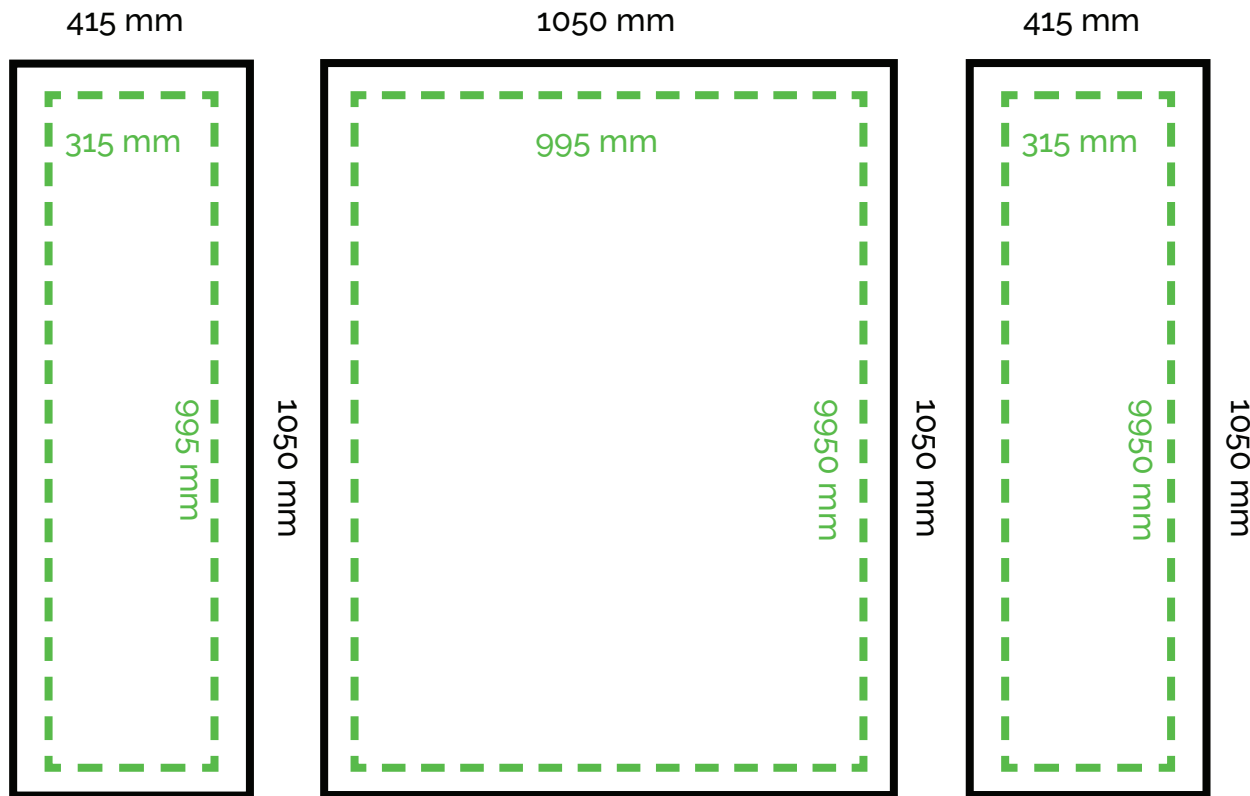

# COUNTER REGULAR (separate)

## LAYOUT

- Bleed size
- Center: 1050 mm W x 1050 mm H
- Endcaps: 415 mm W x 1050 mm H
- - -** The main area of printing
- Center: 995 mm W x 995 mm H
- Endcaps: 315 mm W x 995 mm H