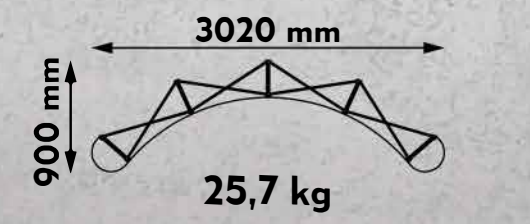

including hard case on wheels

Height: 920 mm
Width: 600 mm
Depth: 400 mm

wrap around a visual for a counter desk

Height: 797 mm
Width: 1805mm
incl.25m for velcro

Option: folding top in wood or hard plastic

Size: 760x460mm
Weight: 1,2 kg

3X3 CURVED
size of full graphic

width: 3365 mm
height: 2245 mm

front panels: 3x 673 mm
side panels: 2x 673 mm

4X3 CURVED
size of full graphic

width: 4038 mm
height: 2245 mm

front panels: 4x 673 mm
side panels: 2x 673 mm

3X3 STRAIGHT
size of full graphic

width: 3545 mm
height: 2245 mm

front panels: 3x 733 mm
side panels: 2x 673 mm

4X3 STRAIGHT
size of full graphic

width: 4278 mm
height: 2245 mm

front panels: 4x 733 mm
side panels: 2x 673 mm