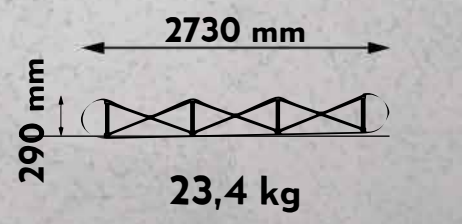

including hard case on wheels

Height: 920 mm
Width: 600 mm
Depth: 400 mm

wrap around a visual for a counter desk

Height: 797 mm
Width: 1805mm
incl.25m for velcro

Option: folding top in wood or hard plastic

Size: 760x460mm
Weight: 1,2 kg

3X3 CURVED
size of full graphic

width: 3365 mm
height: 2245 mm

front panels: 3x 673 mm
side panels: 2x 673 mm

4X3 CURVED
size of full graphic

width: 4038 mm
height: 2245 mm

front panels: 4x 673 mm
side panels: 2x 673 mm

3X3 STRAIGHT
size of full graphic

width: 3545 mm
height: 2245 mm

front panels: 3x 733 mm
side panels: 2x 673 mm

4X3 STRAIGHT
size of full graphic

width: 4278 mm
height: 2245 mm

front panels: 4x 733 mm
side panels: 2x 673 mm