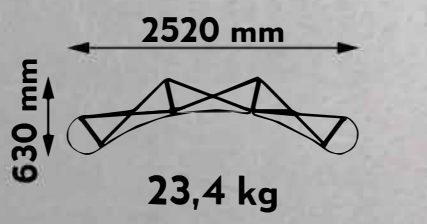

including hard case on wheels

Height: 920 mm
Width: 600 mm
Depth: 400 mm

wrap around a visual for a counter desk

Height: 797 mm
Width: 1805mm
incl.25m for velcro

Option: folding top in wood or hard plastic

Size: 760x460mm
Weight: 1,2 kg

3X3 CURVED
size of full graphic

width: 3365 mm
height: 2245 mm

front panels: 3x 673 mm
side panels: 2x 673 mm

4X3 CURVED
size of full graphic

width: 4038 mm
height: 2245 mm

front panels: 4x 673 mm
side panels: 2x 673 mm

3X3 STRAIGHT
size of full graphic

width: 3545 mm
height: 2245 mm

front panels: 3x 733 mm
side panels: 2x 673 mm

4X3 STRAIGHT
size of full graphic

width: 4278 mm
height: 2245 mm

front panels: 4x 733 mm
side panels: 2x 673 mm