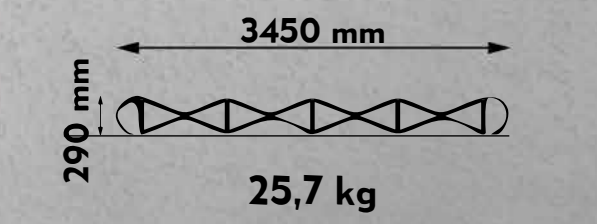

including hard case on wheels

Height: 920 mm
Width: 600 mm
Depth: 400 mm

wrap around a visual for a counter desk

Height: 797 mm
Width: 1805mm
incl.25m for velcro

Option: folding top in wood or hard plastic

Size: 760x460mm
Weight: 1,2 kg

3X3 CURVED
size of full graphic

width: 3365 mm
height: 2245 mm

front panels: 3x 673 mm
side panels: 2x 673 mm

4X3 CURVED
size of full graphic

width: 4038 mm
height: 2245 mm

front panels: 4x 673 mm
side panels: 2x 673 mm

3X3 STRAIGHT
size of full graphic

width: 3545 mm
height: 2245 mm

front panels: 3x 733 mm
side panels: 2x 673 mm

4X3 STRAIGHT
size of full graphic

width: 4278 mm
height: 2245 mm

front panels: 4x 733 mm
side panels: 2x 673 mm