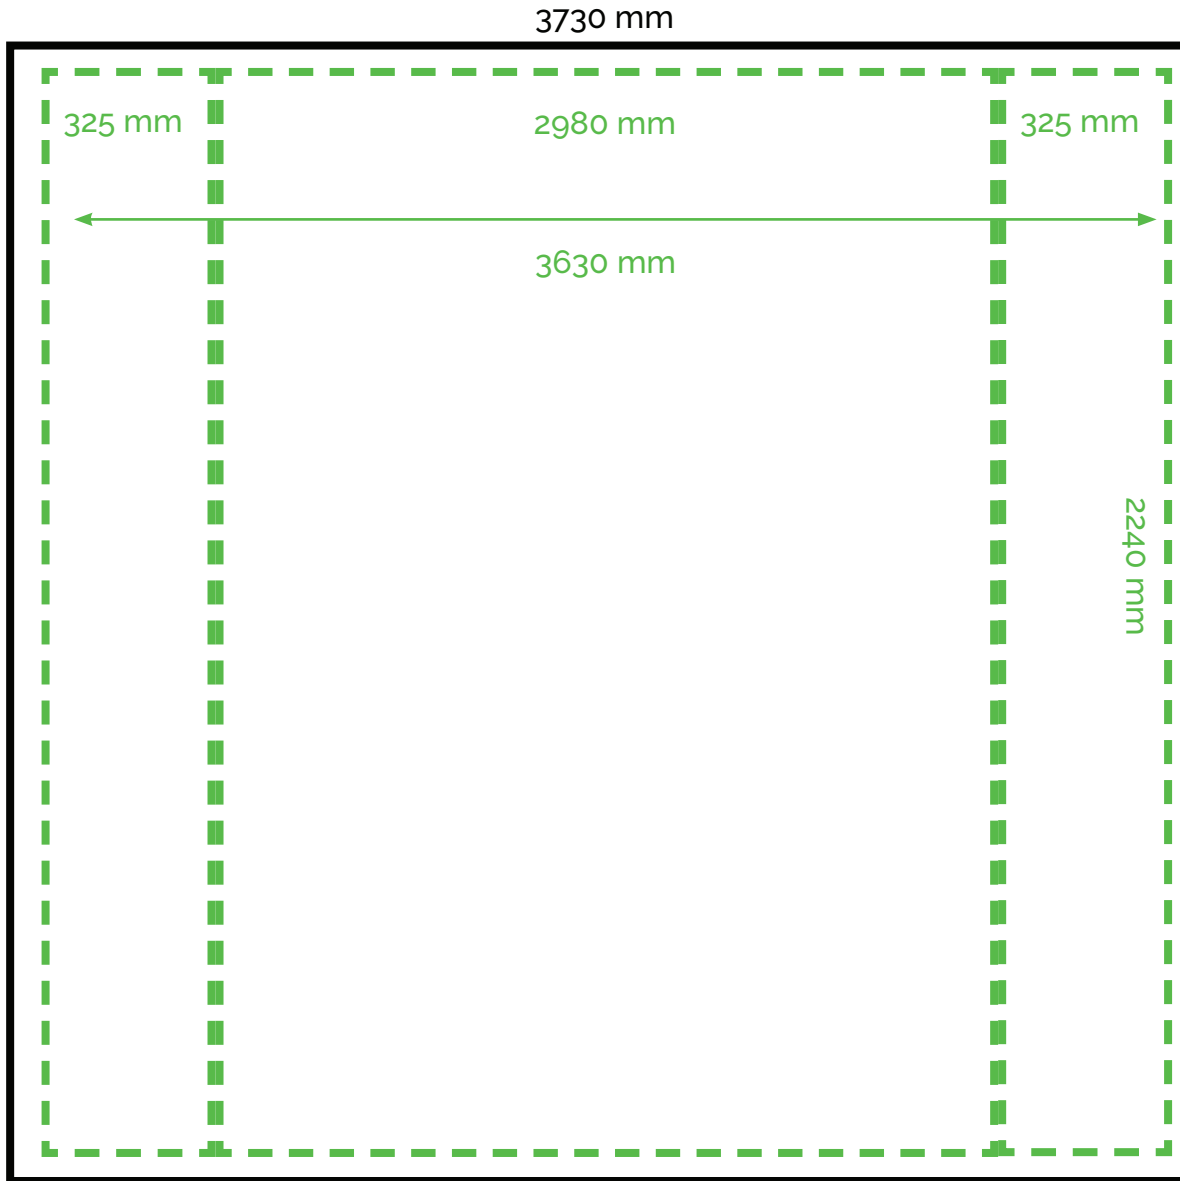

4X3 STRAIGHT

LAYOUT

-  Bleed size
3730 mm W x 2340 mm H
-  The main area of printing
3630 mm W x 2240 mm H