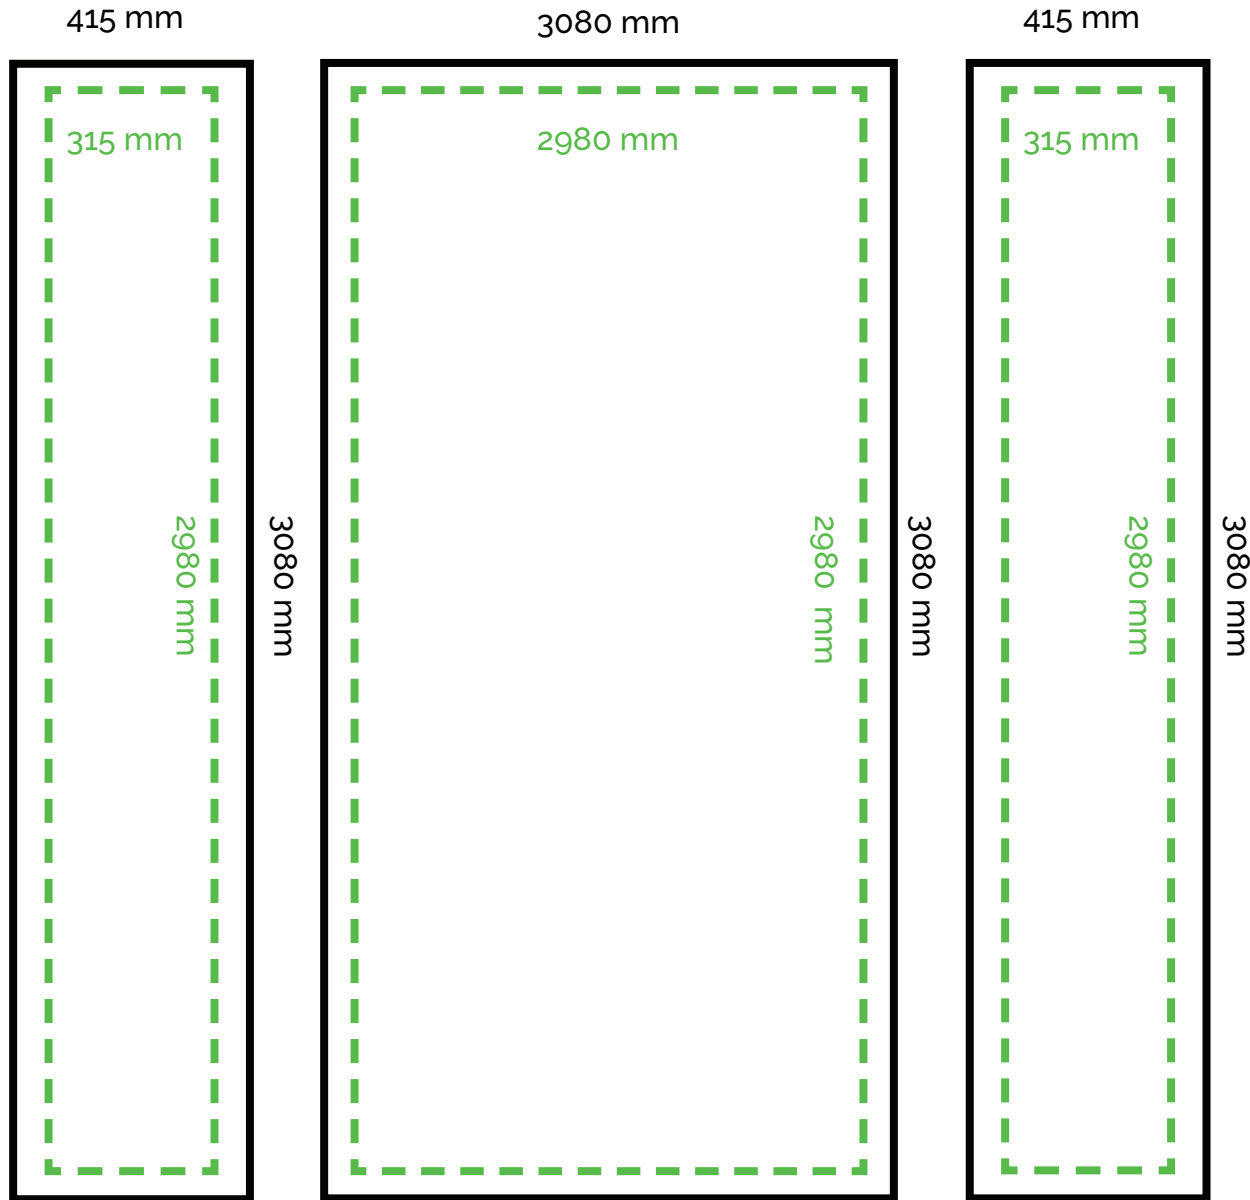

4X4 STRAIGHT (separate)

LAYOUT

- Bleed size
- Center: 3080 mm W x 3080 mm H
- Endcaps: 415 mm W x 3080 mm H
- - -** The main area of printing
- Center: 2980 mm W x 2980 mm H
- Endcaps: 315 mm W x 2980 mm H