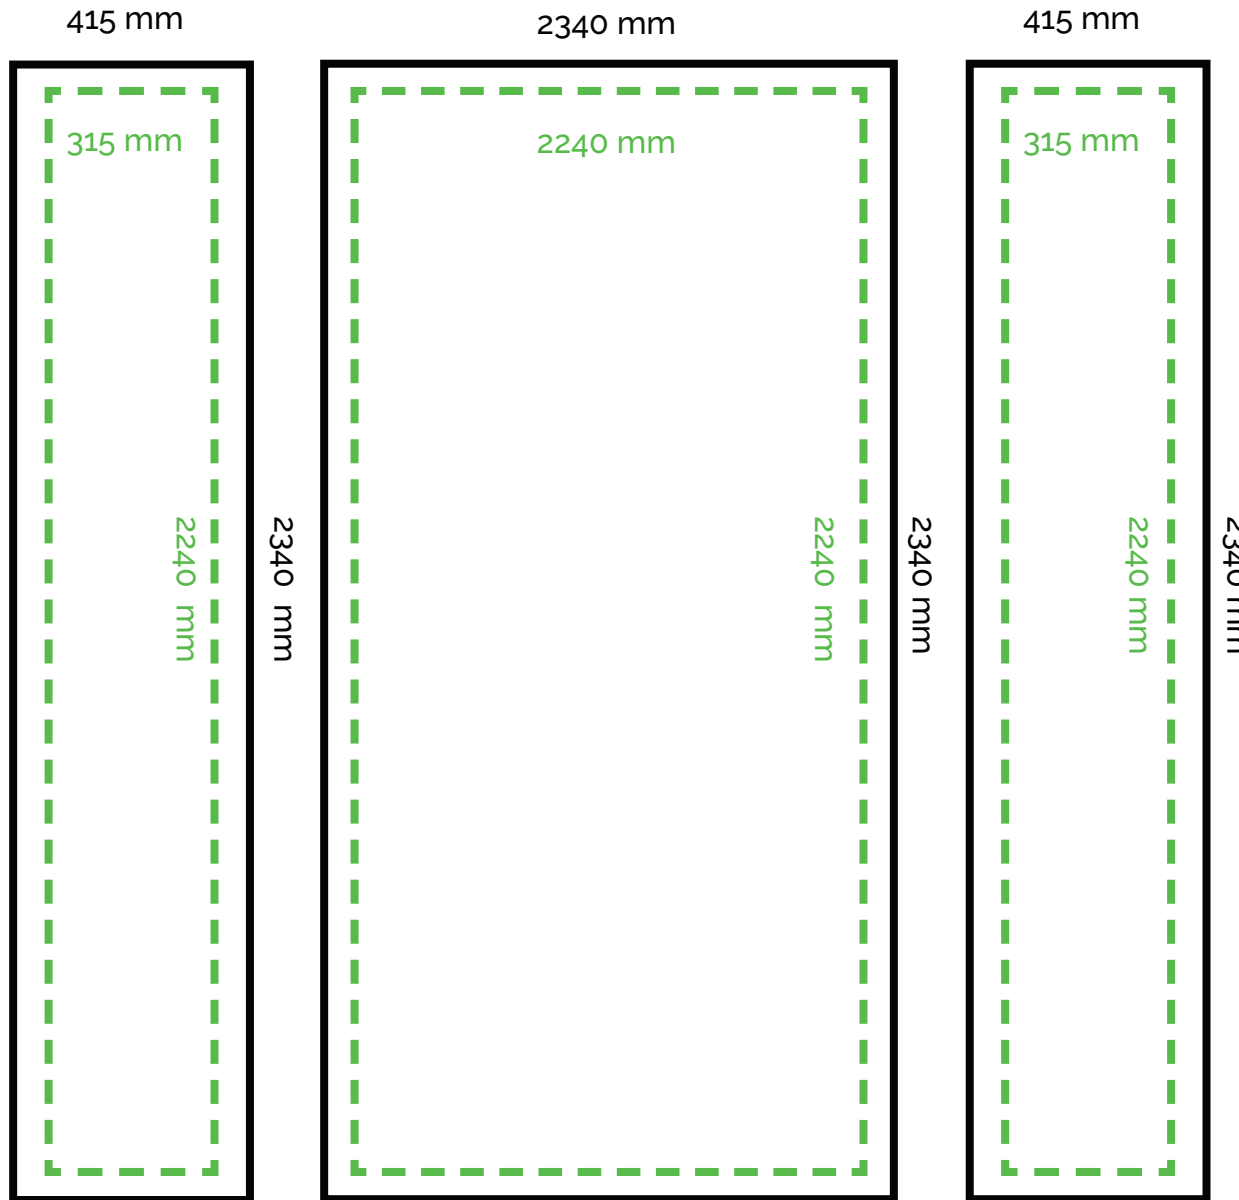

3x3 STRAIGHT (separate)

LAYOUT

- Bleed size
- Center: 2340 mm W x 2340 mm H
- Endcaps: 415 mm W x 2340 mm H
- - -** The main area of printing
- Center: 2240 mm W x 2240 mm H
- Endcaps: 315 mm W x 2240 mm H