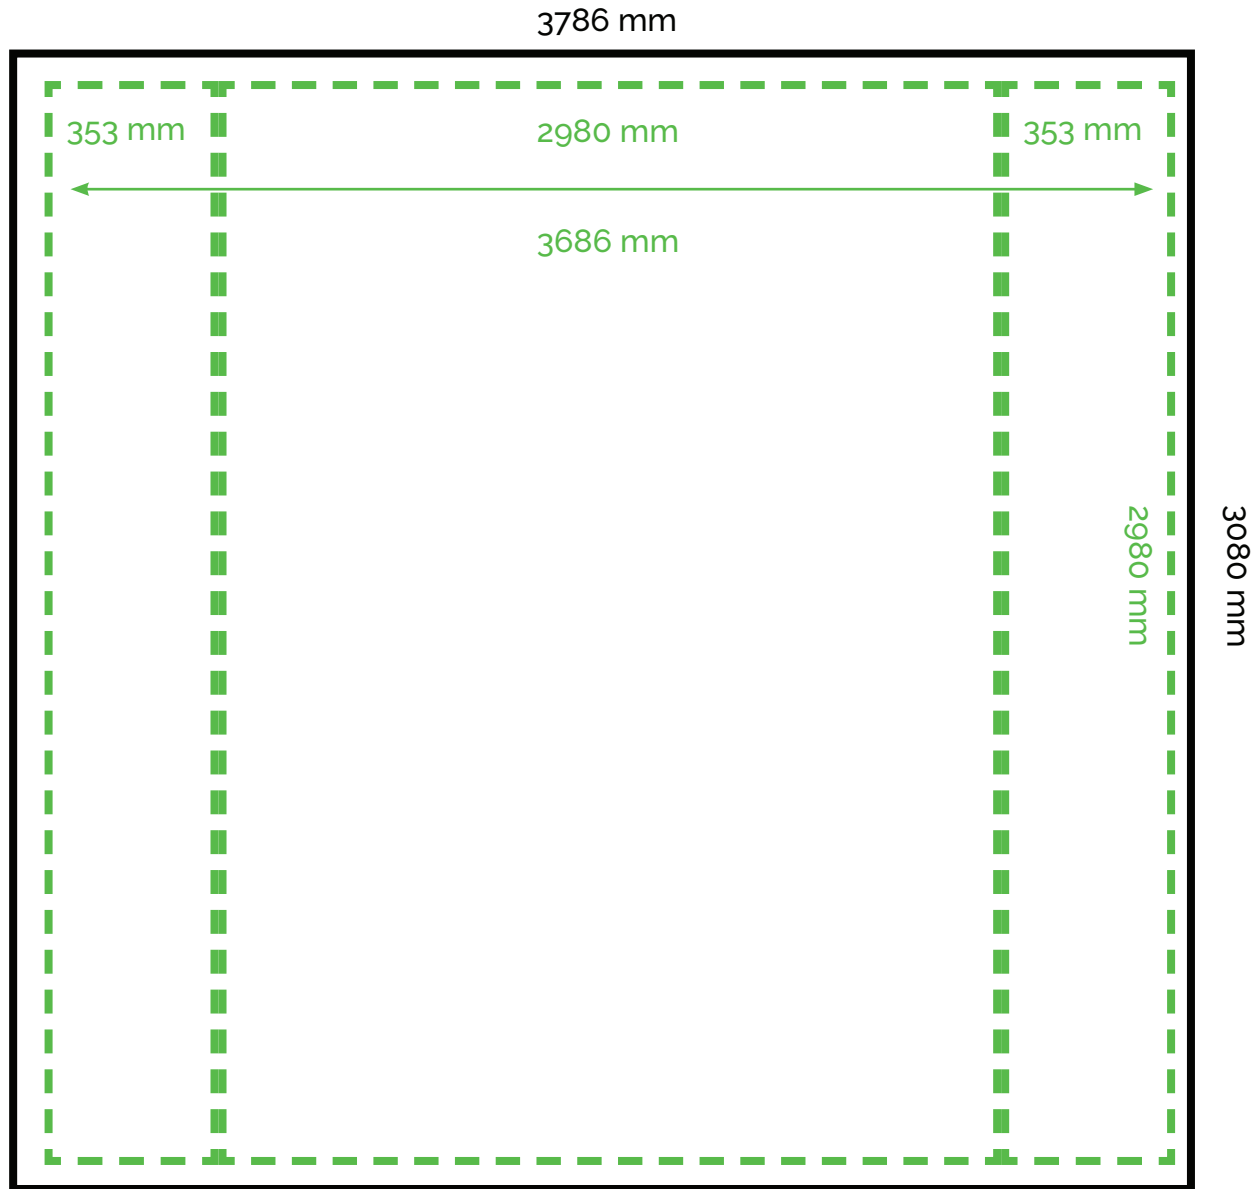

4X4 STRAIGHT PLUS

LAYOUT

-  Bleed size
3786 mm W x 3080 mm H
-  The main area of printing
2686 mm W x 2980 mm H