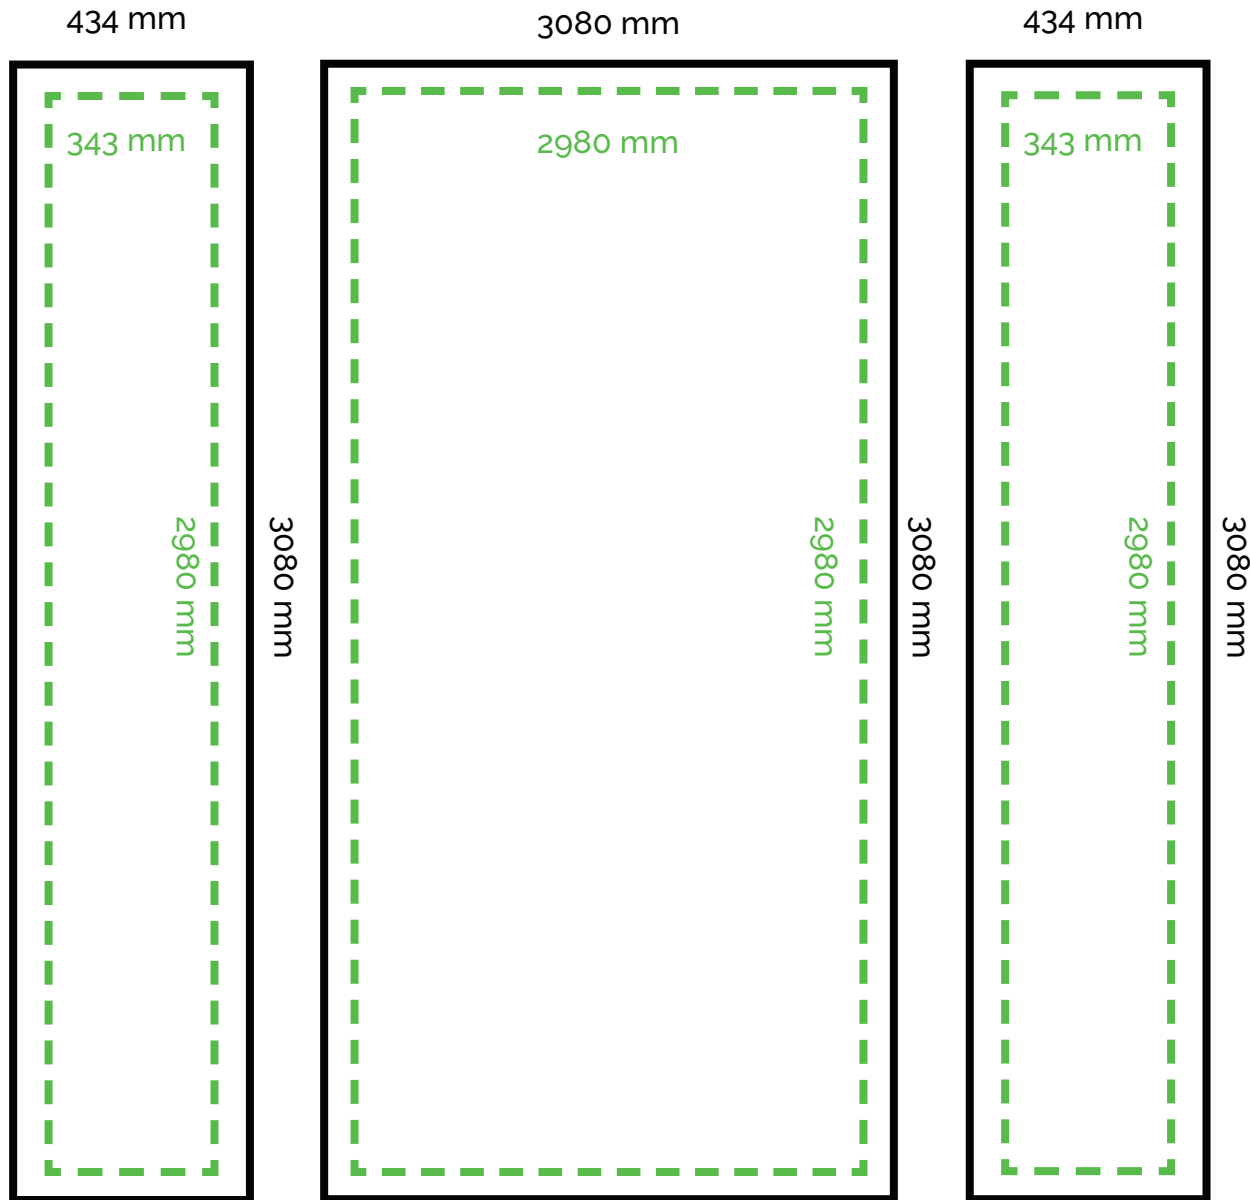

4X4 STRAIGHT PLUS (separate)

LAYOUT

- Bleed size
- Center: 3080 mm W x 3080 mm H
- Endcaps: 443 mm W x 3080 mm H
- - -** The main area of printing
- Center: 2980 mm W x 2980 mm H
- Endcaps: 343 mm W x 2980 mm H