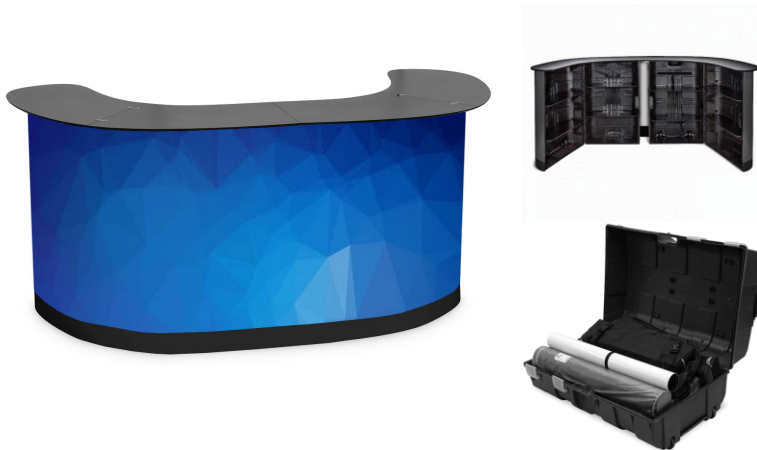

MEGA COUNTER - Double

File template

325x85cm

Including 1cm of background lost all around

Constuction:

Wood + Shelves + 2x Plastic suitcase

Dimension:

Height: 98 cm

Depth: 106 cm

Width: 218 cm

Weight: 45 Kg

Packaging:

Individual carton